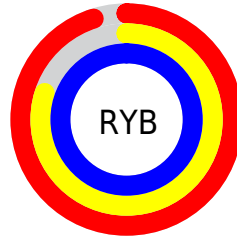

- Red (95%)
- Yellow (80%)
- Blue (100%)