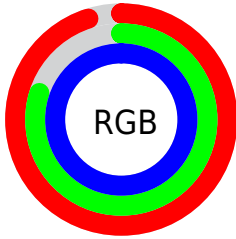

Distribution

- Red (95%)
- Green (80%)
- Blue (100%)