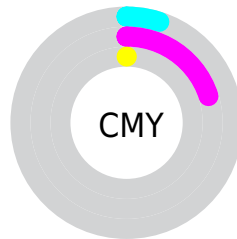

# Details

The CIELab color **86.41, 22.71, -20.32** is a light color, and the websafe version is hex **FFCCFF**. A complement of this color would be **96.18, -21.76, 20.78**, and the grayscale version is **87.91, 0.00, -0.01**.

A 20% lighter version of the original color is **100.00, 0.01, -0.01**, and **66.53, 22.65, -20.03** is the 20% darker color. If you saturate the color by 10%, you get **79.97, 34.26, -30.18**, and if you desaturate by 10%, it is **93.02, 11.39, -10.35**.

# Distribution

- Red (95%)
- Green (80%)
- Blue (100%)

- Red (95%)
- Yellow (80%)
- Blue (100%)

- Cyan (5%)
- Magenta (20%)
- Yellow (0%)
- Black (0%)

- Cyan (5%)
- Magenta (20%)
- Yellow (0%)

# Brightness & Saturation Gradients

These gradients show how the CIE Lab color 166.41, 22.71, -20.32 changes by changing the brightness by 10 percent. The first figure shows a shift by +10% for each color and the second figure -10%.