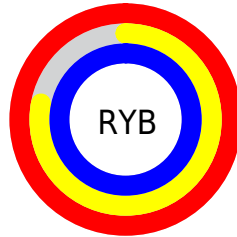

# Details

The CIELab color  $86.34, 28.98, -18.72$  is a light color, and the websafe version is hex  $\text{FFCCFF}$ . A complement of this color would be  $95.05, -28.02, 20.08$ , and the grayscale version is  $88.13, 0.00, -0.01$ .

# Distribution

Red (100%)

Green (78%)

Blue (99%)

Red (100%)

Yellow (78%)

Blue (99%)

Cyan (0%)