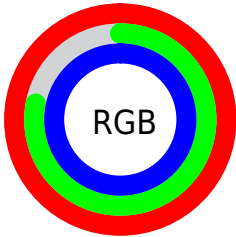

Distribution

Red (100%)

Green (78%)

Blue (99%)