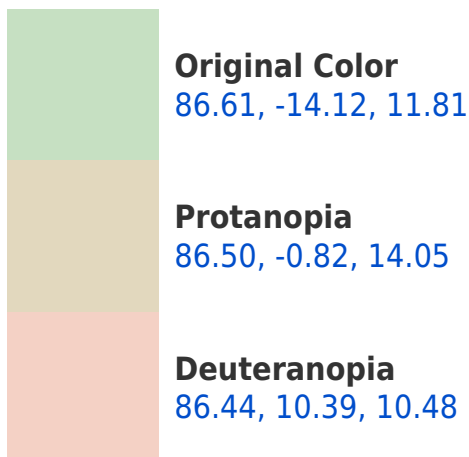

## **Background**

This preview shows how black text looks on a background with the CIELab color 166.61, -14.12, 11.81.

## Dichromacy

**Tritanopia**  
86.56, -1.02, -9.81

# Trichromacy

**Original Color**  
86.61, -14.12, 11.81

**Protanomaly**  
86.52, -5.80, 13.43

**Deuteranomaly**  
86.21, 1.50, 10.48

**Tritanomaly**  
86.46, -5.99, -2.07