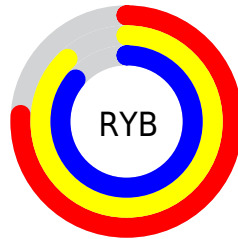

- Red (76%)
- Yellow (88%)
- Blue (86%)