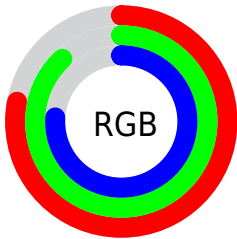

Distribution

- Red (78%)
- Green (88%)
- Blue (76%)