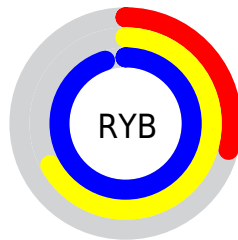

- Red (29%)
- Yellow (67%)
- Blue (95%)