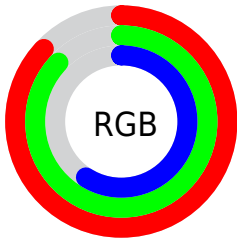

Distribution

Red (87%)

Green (87%)

Blue (59%)