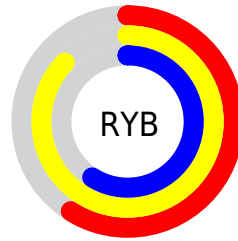

## Conversions Part 2

Format	Color
<a href="#">RYB</a>	<a href="#">151, 222, 151</a>
Decimal	<a href="#">14605975</a>
CIELab	<a href="#">87.00, -10.73, 34.91</a>
CIELCh	<a href="#">87, 36.522, 107.085</a>
Yxy	<a href="#">70.0064, 0.3608, 0.4085</a>
Android (android.graphics.Color)	<a href="#">4292796055</a> ( <a href="#">0xFFDEDE97</a> )
YUV	<a href="#">213.9060, -31.0127, 7.0984</a>
Hunter-Lab	<a href="#">83.6698, -14.5146, 30.5573</a>

# Details

The CIELab color  $87.00, -10.73, 34.91$  is a light color, and the websafe version is hex `CCCC99`. A complement of this color would be  $64.95, 16.20, -36.05$ , and the grayscale version is  $85.70, 0.00, -0.01$ .

A 20% lighter version of the original color is  $98.92, -7.77, 23.48$ , and  $67.01, -10.70, 35.00$  is the 20% darker color. If you saturate the color by 10%, you get  $86.68, -13.20, 45.59$ , and if you desaturate by 10%, it is  $87.39, -7.83, 24.02$ .

# Distribution

Red (87%)

Green (87%)

Blue (59%)

Red (59%)

Yellow (87%)

Blue (59%)

Cyan (0%)