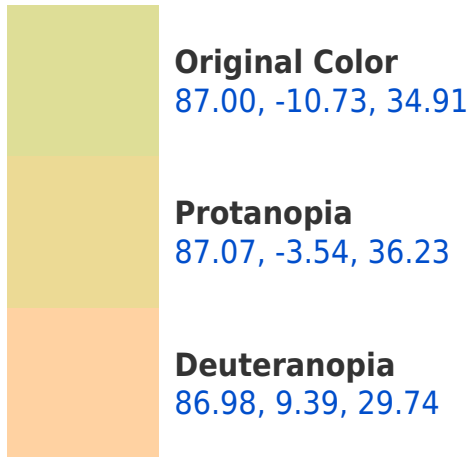

## Background

This preview shows how black text looks on a background with the CIELab color 167.00, -10.73, 34.91.

## Dichromacy

**Tritanopia**  
86.87, 9.52, -5.98

# Trichromacy

**Original Color**  
87.00, -10.73, 34.91

**Protanomaly**  
86.93, -5.87, 35.45

**Deuteranomaly**  
86.81, 2.25, 31.39

**Tritanomaly**  
86.91, 1.62, 8.86