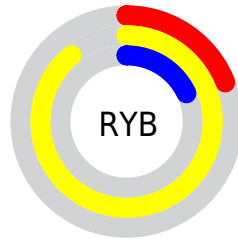

## Conversions Part 2

<b>Format</b>	<b>Color</b>
<b>RYB</b>	48, 226, 47
Decimal	14868783
CIELab	87.11, -18.38, 78.92
CIELCh	87, 81.032, 103.110
Yxy	70.2309, 0.4136, 0.4939
Android (android.graphics.Color)	4293058863 (0xFFE2E12F)
YUV	205.0070, -77.8975, 18.4109
Hunter-Lab	83.8039, -21.3965, 49.3603

# Details

The CIELab color **87.11, -18.38, 78.92** is a light color, and the websafe version is hex **CCCC00**. The color can be described as light washed yellow. A complement of this color would be **34.42, 58.51, -87.87**, and the grayscale version is **82.67, 0.00, -0.01**.

A 20% lighter version of the original color is **97.59, -17.98, 68.07**, and **67.17, -17.68, 69.34** is the 20% darker color. If you saturate the color by 10%, you get **87.01, -18.86, 83.55**, and if you desaturate by 10%, it is **87.26, -17.54, 72.02**.

# Distribution

- Red (89%)
- Green (88%)
- Blue (18%)

- Red (19%)
- Yellow (89%)
- Blue (18%)

- Cyan (0%)
- Magenta (0%)
- Yellow (79%)
- Black (11%)

- Cyan (11%)
- Magenta (12%)
- Yellow (82%)