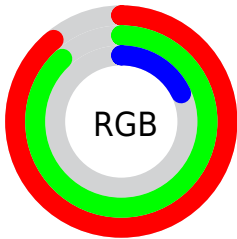

Distribution

- Red (89%)
- Green (88%)
- Blue (18%)