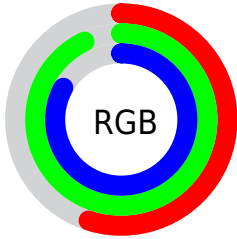

Distribution

- Red (55%)
- Green (93%)
- Blue (83%)