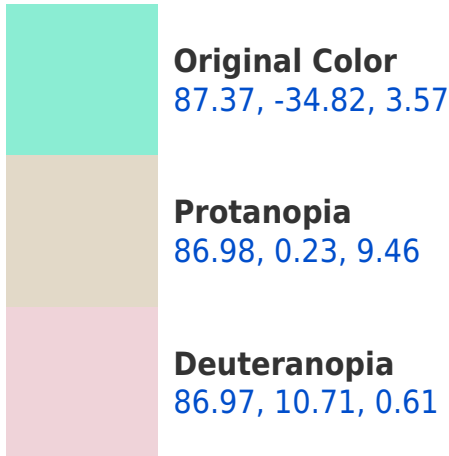

## **Background**

This preview shows how black text looks on a background with the CIELab color 167.37, -34.82, 3.57.

## Dichromacy

**Tritanopia**  
87.21, -20.24, -17.08

# Trichromacy

**Original Color**  
87.37, -34.82, 3.57

**Protanomaly**  
86.57, -13.68, 6.47

**Deuteranomaly**  
86.40, -6.61, 0.49

**Tritanomaly**  
87.17, -25.64, -9.81