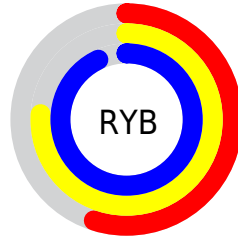

- Red (55%)
- Yellow (76%)
- Blue (93%)