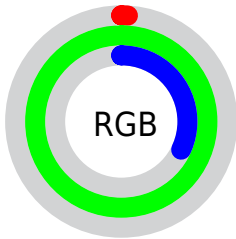

Distribution

- Red (1%)
- Green (99%)
- Blue (32%)