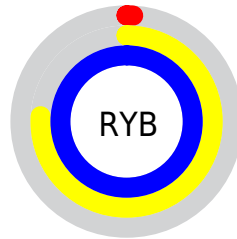

- Red (1%)
- Yellow (76%)
- Blue (99%)