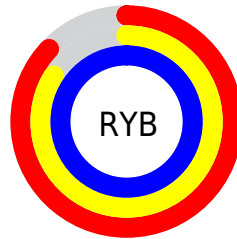

- Red (87%)
- Yellow (84%)
- Blue (100%)