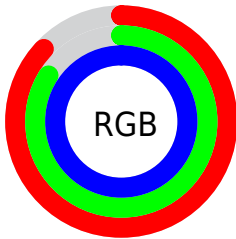

Distribution

- Red (87%)
- Green (84%)
- Blue (100%)