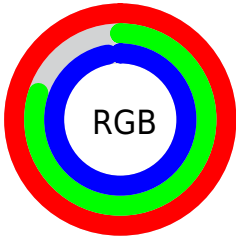

Distribution

- Red (100%)
- Green (80%)
- Blue (97%)