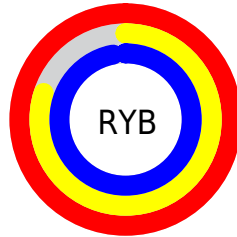

## Conversions Part 2

Format	Color
R <sub>Y</sub> B	255, 205, 247
Decimal	16764407
CIE Lab	87.79, 24.42, -13.89
CIE LCh	88, 28.094, 330.369
Yxy	71.6296, 0.3206, 0.2876
Android (android.graphics.Color)	4294954487 (0xFFFFCDF7)
YUV	224.7380, 10.9752, 26.5398
Hunter-Lab	84.6343, 20.3002, -9.1291

# Details

The CIELab color  $87.79, 24.42, -13.89$  is a light color, and the websafe version is hex `FFCCFF`. A complement of this color would be  $95.70, -23.71, 14.92$ , and the grayscale version is  $89.39, 0.00, -0.01$ .

# Distribution

- Red (100%)
- Green (80%)
- Blue (97%)

- Red (100%)
- Yellow (80%)
- Blue (97%)

- Cyan (0%)
- Magenta (20%)
- Yellow (3%)
- Black (0%)

- Cyan (0%)
- Magenta (20%)
- Yellow (3%)