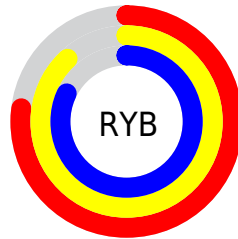

- Red (77%)
- Yellow (88%)
- Blue (82%)