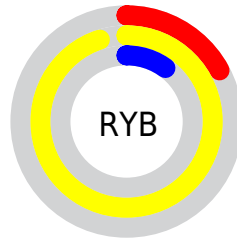

## Conversions Part 2

<b>Format</b>	<b>Color</b>
<b>RYB</b>	43, 241, 26
Decimal	15851802
CIELab	88.27, -12.59, 84.81
CIElCh	88, 85.739, 98.444
Yxy	72.6280, 0.4293, 0.4918
Android (android.graphics.Color)	4294041882 (0xFFFF1E11A)
YUV	207.0980, -89.2813, 29.7321
Hunter-Lab	85.2221, -16.3654, 51.5458

# Details

The CIELab color **88.27, -12.59, 84.81** is a light color, and the websafe version is hex **CCCC00**. The color can be described as light washed yellow. A complement of this color would be **34.46, 64.96, -96.37**, and the grayscale version is **83.45, 0.00, -0.01**.

A 20% lighter version of the original color is **97.50, -18.69, 72.47**, and **68.35, -11.47, 70.74** is the 20% darker color. If you saturate the color by 10%, you get **87.77, -11.97, 87.01**, and if you desaturate by 10%, it is **88.81, -12.90, 80.04**.

# Distribution

- Red (95%)
- Green (88%)
- Blue (10%)

- Red (17%)
- Yellow (95%)
- Blue (10%)

- Cyan (0%)
- Magenta (7%)
- Yellow (89%)
- Black (5%)

- Cyan (5%)
- Magenta (12%)
- Yellow (90%)