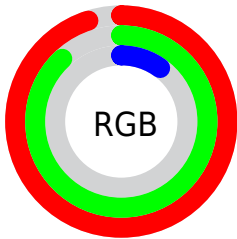

Distribution

- Red (95%)
- Green (88%)
- Blue (10%)