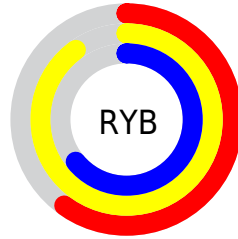

- Red (60%)
- Yellow (90%)
- Blue (64%)