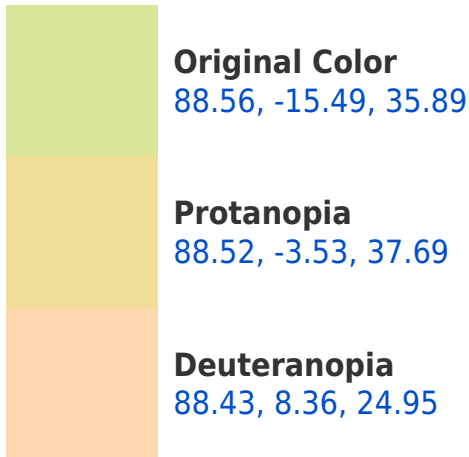

## **Background**

This preview shows how black text looks on a background with the CIELab color 168.56, -15.49, 35.89.

## Dichromacy

**Tritanopia**  
88.55, 6.13, -7.21

# Trichromacy

**Original Color**  
88.56, -15.49, 35.89

**Protanomaly**  
88.64, -8.02, 37.22

**Deuteranomaly**  
88.38, -0.13, 28.84

**Tritanomaly**  
88.49, -2.59, 8.44