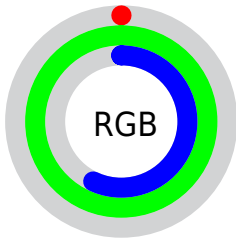

Distribution

- Red (0%)
- Green (100%)
- Blue (57%)