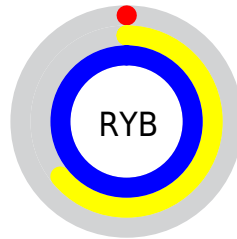

- Red (0%)
- Yellow (64%)
- Blue (100%)