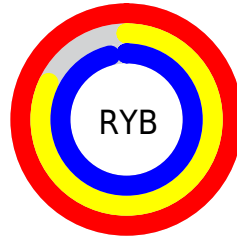

# Details

The CIELab color  $88.69, 22.15, -12.02$  is a light color, and the websafe version is hex  $\text{FFCCFF}$ . A complement of this color would be  $96.05, -21.55, 12.88$ , and the grayscale version is  $90.19, 0.00, -0.01$ .

# Distribution

Red (100%)

Green (82%)

Blue (96%)

Red (100%)

Yellow (82%)

Blue (96%)

Cyan (0%)