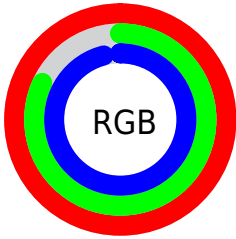

Distribution

Red (100%)

Green (82%)

Blue (96%)