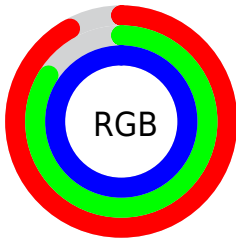

Distribution

- Red (92%)
- Green (84%)
- Blue (100%)