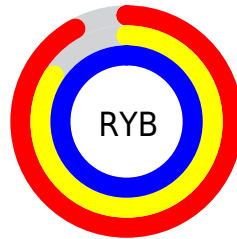

- Red (92%)
- Yellow (84%)
- Blue (100%)