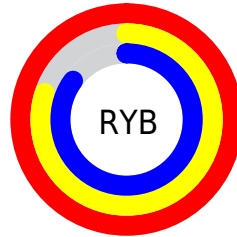

# Details

The CIELab color  $86.49, 20.50, 0.08$  is a light color, and the websafe version is hex  $\text{FFCCCC}$ . A complement of this color would be  $96.23, -19.14, 1.28$ , and the grayscale version is  $87.81, 0.00, -0.01$ .

# Distribution

Red (100%)

Green (80%)

Blue (85%)

Red (100%)

Yellow (80%)

Blue (85%)

Cyan (0%)