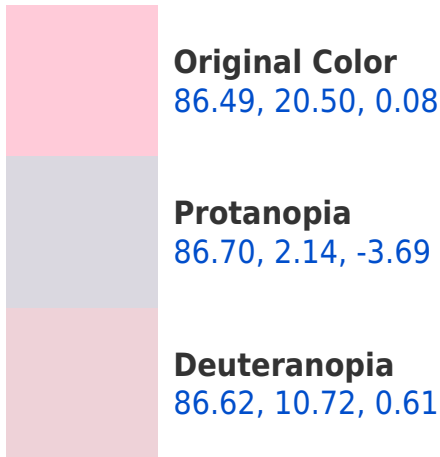

## **Background**

This preview shows how black text looks on a background with the CIELab color 166.49, 20.50, 0.08.

## Dichromacy

**Tritanopia**  
86.52, 20.65, -0.41

# Trichromacy

**Original Color**  
86.49, 20.50, 0.08

**Protanomaly**  
86.40, 8.63, -2.42

**Deuteranomaly**  
86.41, 14.39, 0.38

**Tritanomaly**  
86.52, 20.65, -0.41