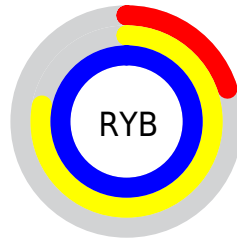

## Conversions Part 2

<b>Format</b>	<b>Color</b>
<a href="#">RYB</a>	<a href="#">51, 198, 255</a>
Decimal	<a href="#">3407747</a>
CIELab	<a href="#">88.86, -73.50, 45.69</a>
CIELCh	<a href="#">89, 86.544, 148.134</a>
Yxy	<a href="#">73.8679, 0.2773, 0.4969</a>
Android (android.graphics.Color)	<a href="#">4281597827 (0xFF33FF83)</a>
YUV	<a href="#">179.8680, -24.0919, -113.0172</a>
Hunter-Lab	<a href="#">85.9464, -64.7859, 37.0088</a>

# Details

The CIELab color **88.86, -73.50, 45.69** is a dark color, and the websafe version is hex **00FF99**. The color can be described as middle washed spring green. A complement of this color would be **58.72, 82.00, -17.99**, and the grayscale version is **73.37, 0.00, -0.01**.

A 20% lighter version of the original color is **91.60, -50.12, 22.44**, and **69.82, -65.85, 46.81** is the 20% darker color. If you saturate the color by 10%, you get **88.44, -77.68, 52.29**, and if you desaturate by 10%, it is **89.47, -67.80, 39.09**.

# Distribution

- Red (20%)
- Green (100%)
- Blue (51%)

- Red (20%)
- Yellow (78%)
- Blue (100%)

- Cyan (80%)
- Magenta (0%)
- Yellow (49%)
- Black (0%)

- Cyan (80%)
- Magenta (0%)
- Yellow (49%)