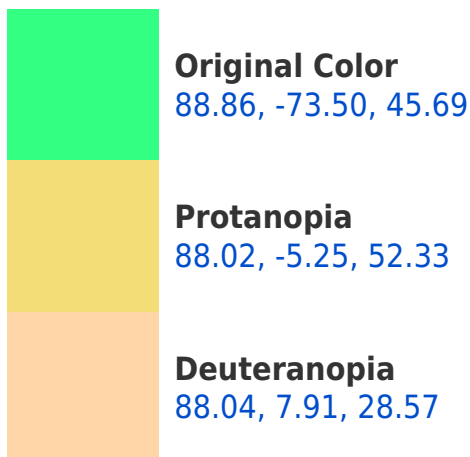

## **Background**

This preview shows how black text looks on a background with the CIELab color 168.86, -73.50, 45.69.

## Dichromacy

**Tritanopia**  
88.54, -26.54, -17.78

# Trichromacy

**Original Color**  
88.86, -73.50, 45.69

**Protanomaly**  
86.30, -37.47, 47.19

**Deuteranomaly**  
86.10, -28.80, 31.68

**Tritanomaly**  
88.05, -46.33, 4.92