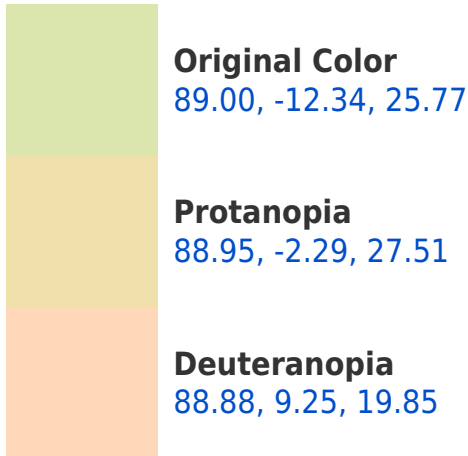

## **Background**

This preview shows how black text looks on a background with the CIELab color 169.00, -12.34, 25.77.

## Dichromacy

**Tritanopia**  
89.10, 5.46, -7.44

# Trichromacy

**Original Color**  
89.00, -12.34, 25.77

**Protanomaly**  
88.92, -5.80, 26.85

**Deuteranomaly**  
88.91, 1.31, 21.79

**Tritanomaly**  
89.03, -1.24, 4.51