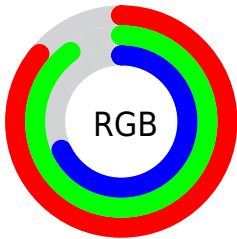

Distribution

Red (86%)

Green (90%)

Blue (68%)