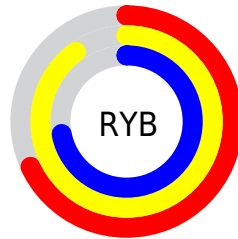

## Conversions Part 2

Format	Color
<a href="#">RYB</a>	<a href="#">174, 229, 184</a>
Decimal	<a href="#">14411182</a>
CIELab	<a href="#">89.00, -12.34, 25.77</a>
CIElCh	<a href="#">89, 28.572, 115.587</a>
Yxy	<a href="#">74.1641, 0.3415, 0.3904</a>
Android (android.graphics.Color)	<a href="#">4292601262 (0xFFDBE5AE)</a>
YUV	<a href="#">219.7400, -22.5498, -0.6490</a>
Hunter-Lab	<a href="#">86.1186, -16.2279, 25.2102</a>

# Details

The CIELab color  $89.00, -12.34, 25.77$  is a light color, and the websafe version is hex `CCCC99`. A complement of this color would be  $73.63, 14.74, -26.29$ , and the grayscale version is  $87.75, 0.00, -0.01$ .

# Distribution

Red (86%)

Green (90%)

Blue (68%)

Red (68%)

Yellow (90%)

Blue (72%)

Cyan (4%)