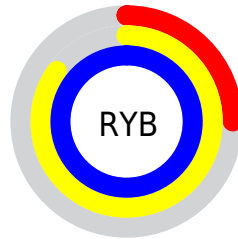

## Conversions Part 2

Format	Color
<a href="#">RYB</a>	<a href="#">64, 217, 255</a>
Decimal	<a href="#">4259695</a>
CIELab	<a href="#">88.81, -74.76, 54.85</a>
CIELCh	<a href="#">89, 92.723, 143.733</a>
Yxy	<a href="#">73.7623, 0.2877, 0.5208</a>
Android (android.graphics.Color)	<a href="#">4282449775</a> <a href="#">(0xFF40FF6F)</a>
YUV	<a href="#">181.4750, -34.7442, -103.0256</a>
Hunter-Lab	<a href="#">85.8850, -65.6152, 41.3883</a>

# Details

The CIELab color **88.81, -74.76, 54.85** is a dark color, and the websafe version is hex **33FF66**. The color can be described as middle washed spring green. A complement of this color would be **61.20, 82.51, -33.08**, and the grayscale version is **73.99, 0.00, -0.01**.

A 20% lighter version of the original color is **91.54, -51.67, 32.51**, and **69.63, -68.25, 55.80** is the 20% darker color. If you saturate the color by 10%, you get **88.31, -79.66, 62.33**, and if you desaturate by 10%, it is **89.53, -68.15, 47.04**.

# Distribution

- Red (25%)
- Green (100%)
- Blue (44%)

- Red (25%)
- Yellow (85%)
- Blue (100%)

- Cyan (75%)
- Magenta (0%)
- Yellow (56%)
- Black (0%)

- Cyan (75%)
- Magenta (0%)
- Yellow (56%)