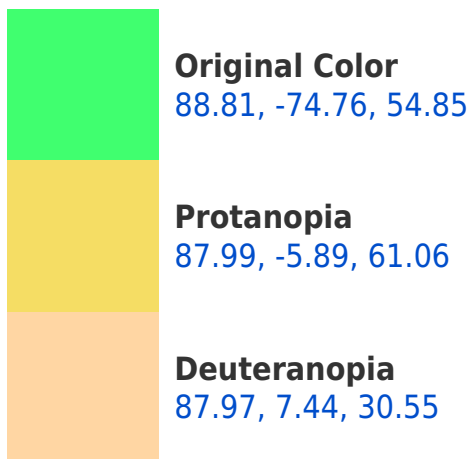

## Background

This preview shows how black text looks on a background with the CIELab color 168.81, -74.76, 54.85.

## Dichromacy

**Tritanopia**  
88.62, -26.11, -17.65

# Trichromacy

**Original Color**  
88.81, -74.76, 54.85

**Protanomaly**  
86.44, -37.29, 56.24

**Deuteranomaly**  
86.25, -28.41, 36.99

**Tritanomaly**  
88.07, -46.78, 8.61