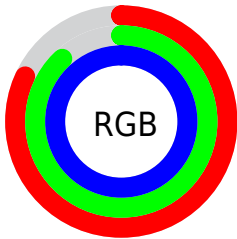

Distribution

- Red (82%)
- Green (88%)
- Blue (100%)