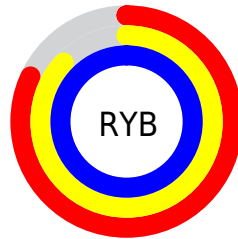

## Conversions Part 2

<b>Format</b>	<b>Color</b>
R <sub>Y</sub> B	210, 221, 255
Decimal	13820159
CIE Lab	89.03, 1.55, -16.62
CIE LCh	89, 16.692, 275.328
Yxy	74.2277, 0.2843, 0.2961
Android (android.graphics.Color)	4292010239 (0xFFD2E0FF)
YUV	223.3480, 15.6044, -11.7062
Hunter-Lab	86.1555, -3.0951, -12.0729

# Details

The CIELab color  $89.03, 1.55, -16.62$  is a light color, and the websafe version is hex `CCCCFF`. A complement of this color would be  $95.50, -0.18, 16.67$ , and the grayscale version is  $88.90, 0.00, -0.01$ .

# Distribution

- Red (82%)
- Green (88%)
- Blue (100%)

- Red (82%)
- Yellow (87%)
- Blue (100%)

- Cyan (18%)
- Magenta (12%)
- Yellow (0%)
- Black (0%)

- Cyan (18%)
- Magenta (12%)
- Yellow (0%)