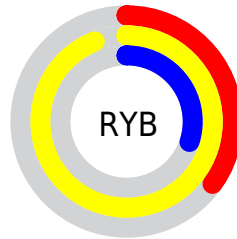

- Red (35%)
- Yellow (94%)
- Blue (30%)