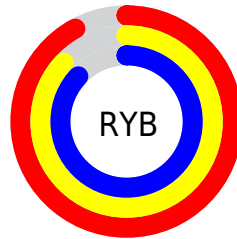

# Details

The CIELab color **89.15, 4.61, 1.09** is a light color, and the websafe version is hex **CCCCCC**. A complement of this color would be **91.73, -4.48, -1.01**, and the grayscale version is **89.54, 0.00, -0.01**.

A 20% lighter version of the original color is **100.00, 0.01, -0.01**, and **69.13, 4.51, 1.03** is the 20% darker color. If you saturate the color by 10%, you get **82.86, 13.30, 3.39**, and if you desaturate by 10%, it is **95.56, -3.57, -0.82**.

# Distribution

Red (92%)

Green (87%)

Blue (87%)

Red (92%)

Yellow (87%)

Blue (87%)

Cyan (0%)