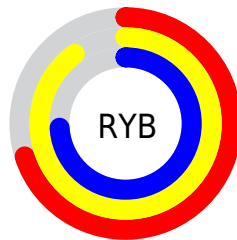

- Red (70%)
- Yellow (90%)
- Blue (74%)