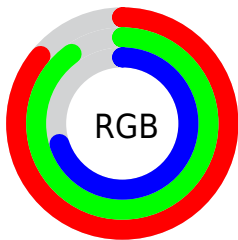

Distribution

- Red (86%)
- Green (90%)
- Blue (70%)