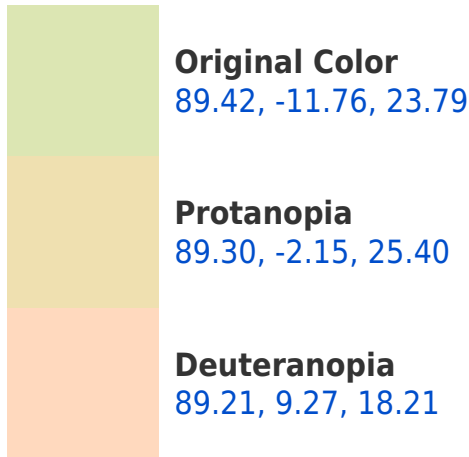

## **Background**

This preview shows how black text looks on a background with the CIELab color 169.42, -11.76, 23.79.

## Dichromacy

**Tritanopia**  
89.38, 5.13, -7.56

# Trichromacy

**Original Color**  
89.42, -11.76, 23.79

**Protanomaly**  
89.26, -5.63, 24.75

**Deuteranomaly**  
89.24, 1.35, 20.17

**Tritanomaly**  
89.33, -1.41, 3.90