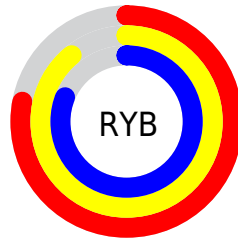

Red (78%)

Yellow (89%)

Blue (81%)