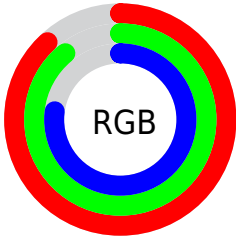

Distribution

- Red (88%)
- Green (89%)
- Blue (77%)