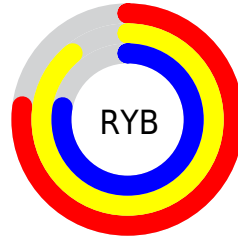

## Conversions Part 2

<b>Format</b>	<b>Color</b>
<b>R<sub>YB</sub></b>	196, 227, 199
Decimal	14738372
CIE <sub>Lab</sub>	89.29, -6.25, 14.81
CIE <sub>LCh</sub>	89, 16.075, 112.880
Yxy	74.7803, 0.3309, 0.3629
Android (android.graphics.Color)	4292928452 (0xFFE0E3C4)
YUV	222.5690, -13.0985, 1.2550
Hunter-Lab	86.4756, -10.5971, 17.2859

# Details

The CIELab color **89.29, -6.25, 14.81** is a light color, and the websafe version is hex **CCCC99**. A complement of this color would be **80.28, 7.07, -15.00**, and the grayscale version is **88.72, 0.00, -0.01**.

A 20% lighter version of the original color is **99.95, -0.34, 0.94**, and **69.39, -6.32, 15.10** is the 20% darker color. If you saturate the color by 10%, you get **88.67, -10.42, 25.71**, and if you desaturate by 10%, it is **89.98, -1.73, 3.94**.

# Distribution

- Red (88%)
- Green (89%)
- Blue (77%)

- Red (77%)
- Yellow (89%)
- Blue (78%)

- Cyan (1%)
- Magenta (0%)
- Yellow (14%)
- Black (11%)

- Cyan (12%)
- Magenta (11%)
- Yellow (23%)