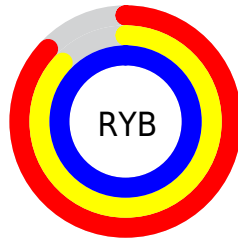

- Red (87%)
- Yellow (87%)
- Blue (100%)