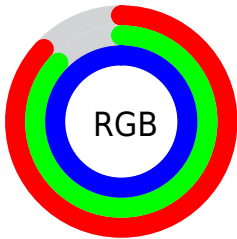

Distribution

- Red (87%)
- Green (87%)
- Blue (100%)