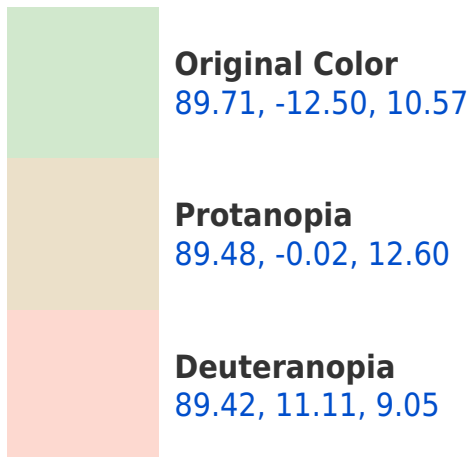

## **Background**

This preview shows how black text looks on a background with the CIELab color 169.71, -12.50, 10.57.

## Dichromacy

**Tritanopia**  
89.57, -0.19, -10.01

# Trichromacy

**Original Color**  
89.71, -12.50, 10.57

**Protanomaly**  
89.57, -4.59, 12.10

**Deuteranomaly**  
89.28, 2.67, 9.19

**Tritanomaly**  
89.55, -4.59, -2.70