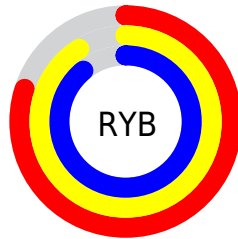

- Red (80%)
- Yellow (91%)
- Blue (89%)