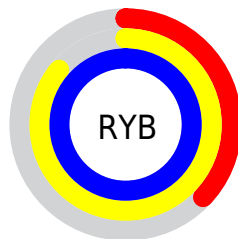

- Red (37%)
- Yellow (86%)
- Blue (100%)