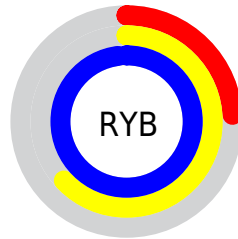

## Conversions Part 2

Format	Color
<b>RYB</b>	61, 160, 251
Decimal	4062188
CIELab	89.88, -48.59, -6.06
CIELCh	90, 48.966, 187.109
Yxy	76.0445, 0.2355, 0.3473
Android (android.graphics.Color)	4282252268 (0xFF3DFBEC)
YUV	192.4800, 21.4554, -115.3080
Hunter-Lab	87.2035, -47.0605, -1.0478

# Details

The CIELab color **89.88, -48.59, -6.06** is a light color, and the websafe version is hex **33FFFF**. The color can be described as light washed cyan. A complement of this color would be **56.46, 70.81, 36.89**, and the grayscale version is **77.83, 0.00, -0.01**.

A 20% lighter version of the original color is **93.51, -33.13, -10.31**, and **70.79, -43.26, -4.47** is the 20% darker color. If you saturate the color by 10%, you get **89.54, -51.08, -5.56**, and if you desaturate by 10%, it is **90.39, -45.04, -6.28**.

# Distribution

- Red (24%)
- Green (98%)
- Blue (93%)

- Red (24%)
- Yellow (63%)
- Blue (98%)

- Cyan (76%)
- Magenta (0%)
- Yellow (6%)
- Black (2%)

- Cyan (76%)
- Magenta (2%)
- Yellow (7%)