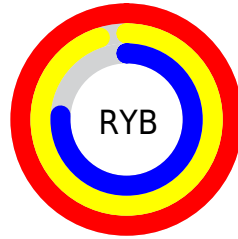

# Details

The CIELab color **89.91, 7.76, 17.61** is a light color, and the websafe version is hex **FFCCCC**. A complement of this color would be **88.65, -5.32, -16.78**, and the grayscale version is **90.32, 0.00, -0.01**.

A 20% lighter version of the original color is **99.88, -0.86, 2.37**, and **69.93, 7.85, 17.86** is the 20% darker color. If you saturate the color by 10%, you get **85.98, 11.81, 25.46**, and if you desaturate by 10%, it is **93.92, 4.20, 10.07**.

# Distribution

Red (100%)

Green (86%)

Blue (76%)

Red (100%)

Yellow (95%)

Blue (76%)

Cyan (0%)