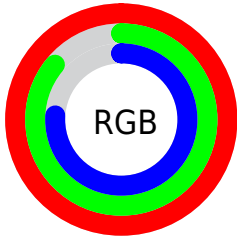

Distribution

Red (100%)

Green (86%)

Blue (76%)