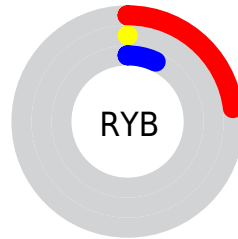

Details

The CIELab color **8.95, 28.71, 5.95** is a dark color, and the websafe version is hex **330000**. A complement of this color would be **21.21, -22.49, 5.67**, and the grayscale version is **6.44, 0.00, -0.00**.

A 20% lighter version of the original color is **28.79, 28.81, 5.85**, and **0.00, 0.00, 0.00** is the 20% darker color. If you saturate the color by 10%, you get **8.75, 29.19, 6.08**, and if you desaturate by 10%, it is **10.09, 26.14, 4.81**.

Distribution

Red (23%)

Green (0%)

Blue (7%)

Red (23%)

Yellow (0%)

Blue (7%)

Cyan (0%)