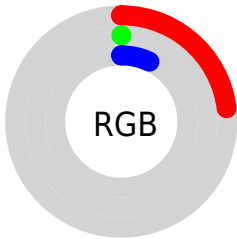

Distribution

Red (23%)

Green (0%)

Blue (7%)