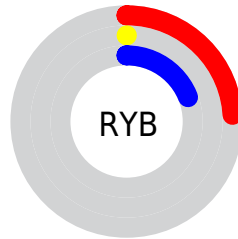

- Red (24%)
- Yellow (0%)
- Blue (19%)