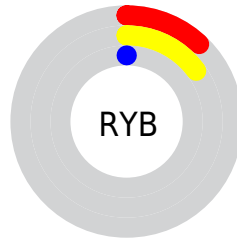

Details

The CIELab color **9.03, 5.99, 13.65** is a dark color, and the websafe version is hex **000000**. A complement of this color would be **4.94, 1.90, -16.61**, and the grayscale version is **8.59, 0.00, -0.00**.

A 20% lighter version of the original color is **29.10, 5.55, 13.51**, and **0.00, 0.00, 0.00** is the 20% darker color. If you saturate the color by 10%, you get **9.03, 5.99, 13.64**, and if you desaturate by 10%, it is **9.64, 5.18, 12.93**.

Distribution

Red (15%)

Green (9%)

Blue (0%)

Red (12%)

Yellow (15%)

Blue (0%)

Cyan (0%)