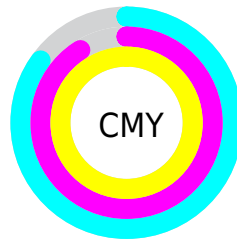

A 20% lighter version of the original color is **29.10, 5.55, 13.51**, and **0.00, 0.00, 0.00** is the 20% darker color. If you saturate the color by 10%, you get **9.03, 5.99, 13.64**, and if you desaturate by 10%, it is **9.64, 5.18, 12.93**.

Distribution

Red (15%)

Green (9%)

Blue (0%)

Red (12%)

Yellow (15%)

Blue (0%)

Cyan (0%)

Magenta (44%)

Yellow (100%)

Black (85%)

Cyan (85%)

Magenta (91%)

Yellow (100%)

Brightness & Saturation Gradients

These gradients show how the CIELab color 89.03, 5.99, 13.65 changes by changing the brightness by 10 percent. The first figure shows a shift by +10% for each color and the second figure -10%.