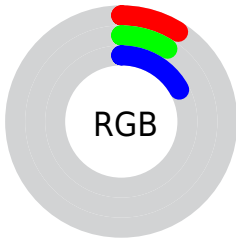

Distribution

- Red (9%)
- Green (9%)
- Blue (17%)