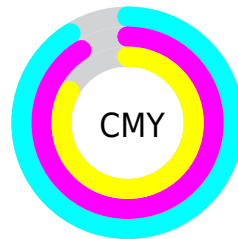

A 20% lighter version of the original color is **29.19, 5.41, -13.79**, and **0.00, 0.00, 0.00** is the 20% darker color. If you saturate the color by 10%, you get **7.29, 7.20, -16.60**, and if you desaturate by 10%, it is **10.83, 4.12, -10.98**.

Distribution

- Red (9%)
- Green (9%)
- Blue (17%)

- Red (9%)
- Yellow (9%)
- Blue (17%)

- Cyan (50%)
- Magenta (45%)
- Yellow (0%)
- Black (83%)

- Cyan (91%)
- Magenta (91%)
- Yellow (83%)

Brightness & Saturation Gradients

These gradients show how the CIE Lab color 89.04, 5.59, -13.81 changes by changing the brightness by 10 percent. The first figure shows a shift by +10% for each color and the second figure -10%.

Similar to the brightness gradients but the following saturation gradients show a change of the CIE Lab color 89.04, 5.59, -13.81 by changing the saturation by 10% instead.