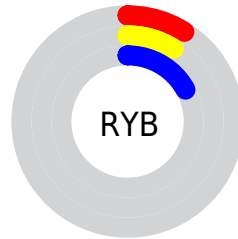

- Red (9%)
- Yellow (9%)
- Blue (17%)