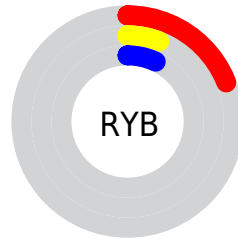

Details

The CIELab color **9.08, 17.07, 6.40** is a dark color, and the websafe version is hex **330000**. A complement of this color would be **17.52, -12.53, -2.33**, and the grayscale version is **8.82, 0.00, -0.00**.

A 20% lighter version of the original color is **28.98, 16.97, 6.47**, and **0.00, 0.00, 0.00** is the 20% darker color. If you saturate the color by 10%, you get **7.93, 19.41, 7.10**, and if you desaturate by 10%, it is **10.39, 14.54, 5.37**.

Distribution

Red (19%)

Green (6%)

Blue (7%)

Red (19%)

Yellow (6%)

Blue (7%)

Cyan (0%)