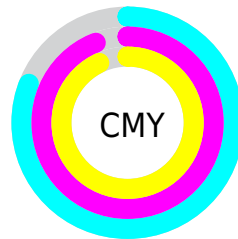

A 20% lighter version of the original color is **28.98, 16.97, 6.47**, and **0.00, 0.00, 0.00** is the 20% darker color. If you saturate the color by 10%, you get **7.93, 19.41, 7.10**, and if you desaturate by 10%, it is **10.39, 14.54, 5.37**.

Distribution

Red (19%)

Green (6%)

Blue (7%)

Red (19%)

Yellow (6%)

Blue (7%)

Cyan (0%)

Magenta (69%)

Yellow (65%)

Black (81%)

Cyan (81%)

Magenta (94%)

Yellow (93%)

Brightness & Saturation Gradients

These gradients show how the CIELab color 89.08, 17.07, 6.40 changes by changing the brightness by 10 percent. The first figure shows a shift by +10% for each color and the second figure -10%.