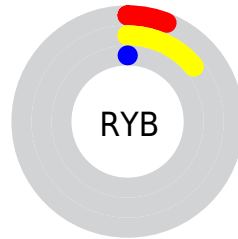

Details

The CIELab color **9.08, 2.18, 13.63** is a dark color, and the websafe version is hex **000000**. A complement of this color would be **3.26, 3.29, -16.16**, and the grayscale version is **8.59, 0.00, -0.00**.

A 20% lighter version of the original color is **29.13, 1.91, 13.45**, and **0.00, 0.00, 0.00** is the 20% darker color. If you saturate the color by 10%, you get **9.08, 2.18, 13.63**, and if you desaturate by 10%, it is **9.52, 1.79, 12.83**.

Distribution

Red (14%)

Green (9%)

Blue (0%)

Red (6%)

Yellow (14%)

Blue (0%)

Cyan (0%)