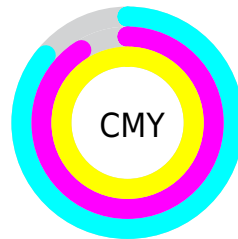

A 20% lighter version of the original color is **29.13, 1.91, 13.45**, and **0.00, 0.00, 0.00** is the 20% darker color. If you saturate the color by 10%, you get **9.08, 2.18, 13.63**, and if you desaturate by 10%, it is **9.52, 1.79, 12.83**.

Distribution

Red (14%)

Green (9%)

Blue (0%)

Red (6%)

Yellow (14%)

Blue (0%)

Cyan (0%)

Magenta (31%)

Yellow (100%)

Black (86%)

Cyan (86%)

Magenta (91%)

Yellow (100%)

Brightness & Saturation Gradients

These gradients show how the CIELab color 89.08, 2.18, 13.63 changes by changing the brightness by 10 percent. The first figure shows a shift by +10% for each color and the second figure -10%.