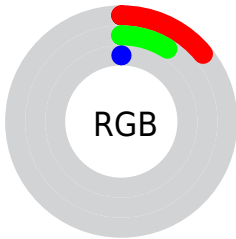

Distribution

Red (14%)

Green (9%)

Blue (0%)