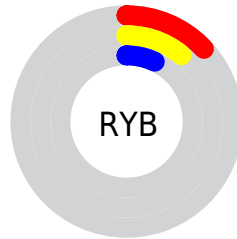

Details

The CIELab color **9.16, 3.37, 5.59** is a dark color, and the websafe version is hex **000000**. A complement of this color would be **9.18, -2.11, -5.46**, and the grayscale version is **9.28, 0.00, -0.00**.

A 20% lighter version of the original color is **29.21, 2.94, 5.81**, and **0.00, 0.00, 0.00** is the 20% darker color. If you saturate the color by 10%, you get **8.41, 4.30, 6.37**, and if you desaturate by 10%, it is **9.93, 2.51, 4.53**.

Distribution

 Red (13%)

 Green (9%)

 Blue (7%)

 Red (13%)

 Yellow (11%)

 Blue (7%)

 Cyan (0%)