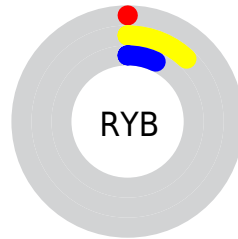

Details

The CIELab color **9.05, -13.77, 13.28** is a dark color, and the websafe version is hex **003300**. A complement of this color would be **2.01, 11.17, -14.01**, and the grayscale version is **6.92, 0.00, -0.00**.

A 20% lighter version of the original color is **29.13, -13.85, 13.67**, and **0.00, 0.00, 0.00** is the 20% darker color. If you saturate the color by 10%, you get **9.05, -13.78, 13.29**, and if you desaturate by 10%, it is **9.22, -12.73, 12.31**.

Distribution

Red (5%)

Green (12%)

Blue (0%)

Red (0%)

Yellow (12%)

Blue (7%)

Cyan (60%)