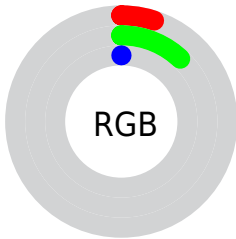

Distribution

Red (5%)

Green (12%)

Blue (0%)