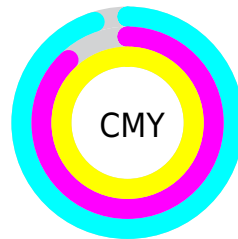

A 20% lighter version of the original color is **29.13, -13.85, 13.67**, and **0.00, 0.00, 0.00** is the 20% darker color. If you saturate the color by 10%, you get **9.05, -13.78, 13.29**, and if you desaturate by 10%, it is **9.22, -12.73, 12.31**.

Distribution

Red (5%)

Green (12%)

Blue (0%)

Red (0%)

Yellow (12%)

Blue (7%)

Cyan (60%)

Magenta (0%)

Yellow (100%)

Black (88%)

Cyan (95%)

Magenta (88%)

Yellow (100%)

Brightness & Saturation Gradients

These gradients show how the CIELab color 89.05, -13.77, 13.28 changes by changing the brightness by 10 percent. The first figure shows a shift by +10% for each color and the second figure -10%.