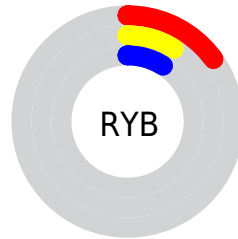

Details

The CIELab color **9.20, 7.64, 3.07** is a dark color, and the websafe version is hex **000000**. A complement of this color would be **13.40, -6.33, -2.04**, and the grayscale version is **9.52, 0.00, -0.00**.

A 20% lighter version of the original color is **29.27, 7.16, 3.39**, and **0.00, 0.00, 0.00** is the 20% darker color. If you saturate the color by 10%, you get **7.95, 9.71, 3.73**, and if you desaturate by 10%, it is **10.50, 5.62, 2.18**.

Distribution

Red (15%)

Green (9%)

Blue (9%)

Red (15%)

Yellow (9%)

Blue (9%)

Cyan (0%)

Magenta (41%)

Yellow (41%)

Black (85%)

Cyan (85%)

Magenta (91%)

Yellow (91%)

Brightness & Saturation Gradients

These gradients show how the CIELab color 89.20, 7.64, 3.07 changes by changing the brightness by 10 percent. The first figure shows a shift by +10% for each color and the second figure -10%.