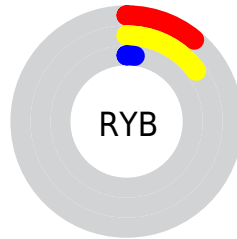

Details

The CIELab color **9.59, 4.40, 12.80** is a dark color, and the websafe version is hex **000000**. A complement of this color would be **5.40, 1.95, -15.13**, and the grayscale version is **9.26, 0.00, -0.00**.

A 20% lighter version of the original color is **29.62, 4.08, 12.91**, and **0.00, 0.00, 0.00** is the 20% darker color. If you saturate the color by 10%, you get **9.01, 5.12, 13.52**, and if you desaturate by 10%, it is **10.17, 3.67, 12.07**.

Distribution

Red (15%)

Green (9%)

Blue (2%)

Red (11%)

Yellow (15%)

Blue (2%)

Cyan (0%)