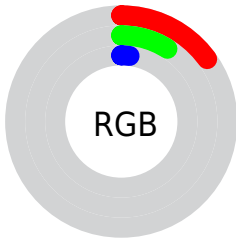

Distribution

Red (15%)

Green (9%)

Blue (2%)