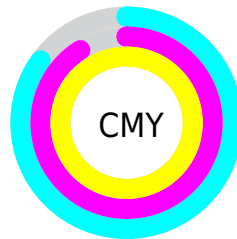

A 20% lighter version of the original color is **29.62, 4.08, 12.91**, and **0.00, 0.00, 0.00** is the 20% darker color. If you saturate the color by 10%, you get **9.01, 5.12, 13.52**, and if you desaturate by 10%, it is **10.17, 3.67, 12.07**.

Distribution

Red (15%)

Green (9%)

Blue (2%)

Red (11%)

Yellow (15%)

Blue (2%)

Cyan (0%)

Magenta (37%)

Yellow (90%)

Black (85%)

Cyan (85%)

Magenta (91%)

Yellow (98%)

Brightness & Saturation Gradients

These gradients show how the CIELab color 89.59, 4.40, 12.80 changes by changing the brightness by 10 percent. The first figure shows a shift by +10% for each color and the second figure -10%.