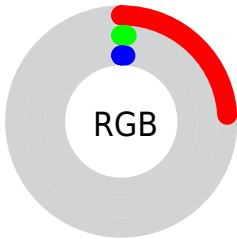

Distribution

Red (24%)

Green (1%)

Blue (1%)