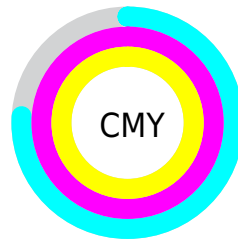

A 20% lighter version of the original color is **29.85, 27.70, 13.98**, and **0.00, 0.00, 0.00** is the 20% darker color. If you saturate the color by 10%, you get **9.19, 29.15, 14.52**, and if you desaturate by 10%, it is **10.88, 25.26, 13.15**.

Distribution

Red (24%)

Green (1%)

Blue (1%)

Red (24%)

Yellow (1%)

Blue (1%)

Cyan (0%)

Magenta (95%)

Yellow (95%)

Black (76%)

Cyan (76%)

Magenta (99%)

Yellow (99%)

Brightness & Saturation Gradients

These gradients show how the CIE Lab color 89.77, 27.79, 14.11 changes by changing the brightness by 10 percent. The first figure shows a shift by +10% for each color and the second figure -10%.

Rectangle

The Rectangle color scheme consists of four colors that form a rectangle on the color wheel.

89.77, 27.79, 14.11

89.77, 7.05, 30.36

89.77, -27.79, -14.11

89.77, -7.05, -30.36

Sweetspot

The Sweet Spot groups the original color and five complimentary colors.