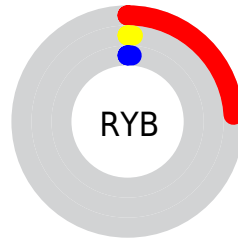

Details

The CIELab color **9.77, 27.79, 14.11** is a dark color, and the websafe version is hex **330000**. A complement of this color would be **23.04, -17.06, -5.03**, and the grayscale version is **6.64, 0.00, -0.00**.

A 20% lighter version of the original color is **29.85, 27.70, 13.98**, and **0.00, 0.00, 0.00** is the 20% darker color. If you saturate the color by 10%, you get **9.19, 29.15, 14.52**, and if you desaturate by 10%, it is **10.88, 25.26, 13.15**.

Distribution

Red (24%)

Green (1%)

Blue (1%)

Red (24%)

Yellow (1%)

Blue (1%)

Cyan (0%)