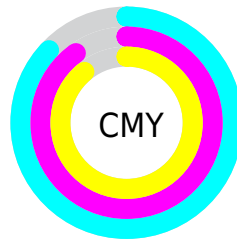

A 20% lighter version of the original color is **29.76, 4.22, -1.18**, and **0.00, 0.00, 0.00** is the 20% darker color. If you saturate the color by 10%, you get **8.62, 6.45, -2.11**, and if you desaturate by 10%, it is **10.87, 2.36, -0.83**.

Distribution

- Red (13%)
- Green (10%)
- Blue (11%)

- Red (13%)
- Yellow (10%)
- Blue (11%)

- Cyan (0%)
- Magenta (22%)
- Yellow (9%)
- Black (87%)

- Cyan (87%)
- Magenta (90%)
- Yellow (89%)

Brightness & Saturation Gradients

These gradients show how the CIELab color 89.73, 4.39, -1.49 changes by changing the brightness by 10 percent. The first figure shows a shift by +10% for each color and the second figure -10%.

Similar to the brightness gradients but the following saturation gradients show a change of the CIELab color 89.73, 4.39, -1.49 by changing the saturation by 10% instead.