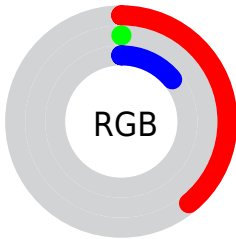

Distribution

- Red (39%)
- Green (0%)
- Blue (14%)