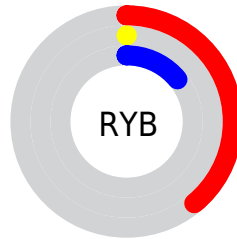

- Red (39%)
- Yellow (0%)
- Blue (14%)