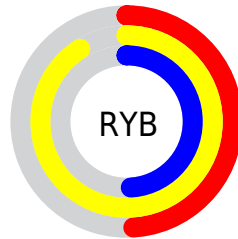

## Conversions Part 2

Format	Color
<a href="#">RYB</a>	<a href="#">125, 232, 125</a>
Decimal	<a href="#">15263869</a>
CIELab	<a href="#">90.02, -14.59, 51.69</a>
CIElCh	<a href="#">90, 53.710, 105.762</a>
Yxy	<a href="#">76.3466, 0.3809, 0.4417</a>
Android (android.graphics.Color)	<a href="#">4293453949 (0xFFE8E87D)</a>
YUV	<a href="#">219.8020, -46.7374, 10.6976</a>
Hunter-Lab	<a href="#">87.3765, -18.4171, 40.3524</a>

# Details

The CIELab color **90.02, -14.59, 51.69** is a light color, and the websafe version is hex **FFFF99**. A complement of this color would be **56.93, 27.41, -54.38**, and the grayscale version is **87.84, 0.00, -0.01**.

A 20% lighter version of the original color is **98.46, -11.20, 35.94**, and **70.11, -15.04, 52.01** is the 20% darker color. If you saturate the color by 10%, you get **89.78, -16.50, 61.98**, and if you desaturate by 10%, it is **90.33, -12.23, 40.79**.

# Distribution

- Red (91%)
- Green (91%)
- Blue (49%)

- Red (49%)
- Yellow (91%)
- Blue (49%)

- Cyan (0%)
- Magenta (0%)
- Yellow (46%)
- Black (9%)

- Cyan (9%)
- Magenta (9%)
- Yellow (51%)