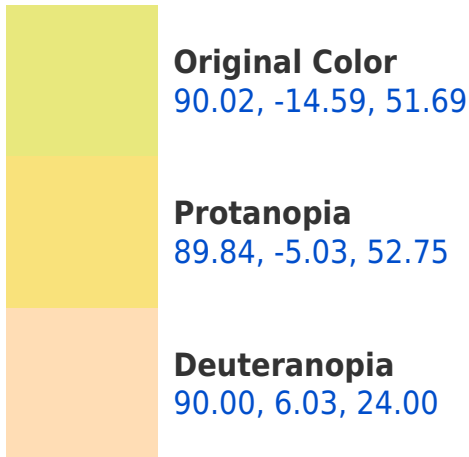

## **Background**

This preview shows how black text looks on a background with the CIELab color 170.02, -14.59, 51.69.

## Dichromacy

**Tritanopia**  
89.86, 11.66, -5.65

# Trichromacy

**Original Color**  
90.02, -14.59, 51.69

**Protanomaly**  
89.86, -8.34, 52.18

**Deuteranomaly**  
89.95, -1.49, 34.09

**Tritanomaly**  
89.78, 1.03, 15.69