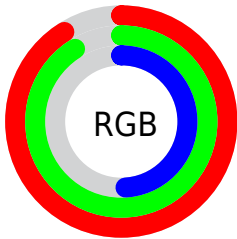

Distribution

- Red (91%)
- Green (91%)
- Blue (49%)