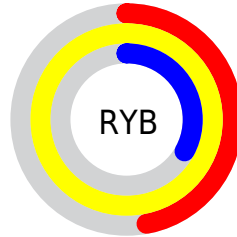

- Red (47%)
- Yellow (100%)
- Blue (33%)