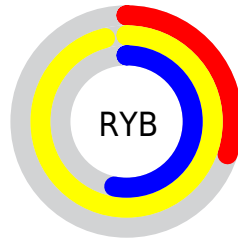

## Conversions Part 2

Format	Color
<a href="#">RYB</a>	<a href="#">76, 245, 135</a>
Decimal	<a href="#">12252492</a>
CIELab	<a href="#">89.98, -42.18, 71.56</a>
CIELCh	<a href="#">90, 83.066, 120.517</a>
Yxy	<a href="#">76.2602, 0.3634, 0.5113</a>
Android (android.graphics.Color)	<a href="#">4290442572</a> ( <a href="#">0xFFBAF54C</a> )
YUV	<a href="#">208.0930, -65.1218, -19.3756</a>
Hunter-Lab	<a href="#">87.3271, -42.0323, 48.4350</a>

# Details

The CIELab color **89.98, -42.18, 71.56** is a light color, and the websafe version is hex **CCFF66**. The color can be described as light washed chartreuse. A complement of this color would be **48.15, 60.33, -75.78**, and the grayscale version is **83.73, 0.00, -0.01**.

A 20% lighter version of the original color is **97.08, -19.98, 56.69**, and **69.86, -41.88, 70.23** is the 20% darker color. If you saturate the color by 10%, you get **89.37, -46.57, 78.51**, and if you desaturate by 10%, it is **90.68, -37.27, 62.83**.

# Distribution

Red (73%)

Green (96%)

Blue (30%)

Red (30%)

Yellow (96%)

Blue (53%)

Cyan (24%)