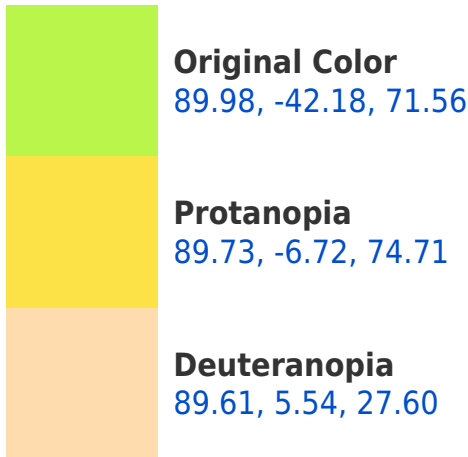

## **Background**

This preview shows how black text looks on a background with the CIELab color 169.98, -42.18, 71.56.

## Dichromacy

**Tritanopia**  
89.80, -3.95, -11.30

# Trichromacy

**Original Color**  
89.98, -42.18, 71.56

**Protanomaly**  
89.59, -19.97, 73.19

**Deuteranomaly**  
89.25, -12.61, 44.43

**Tritanomaly**  
89.42, -20.73, 20.46