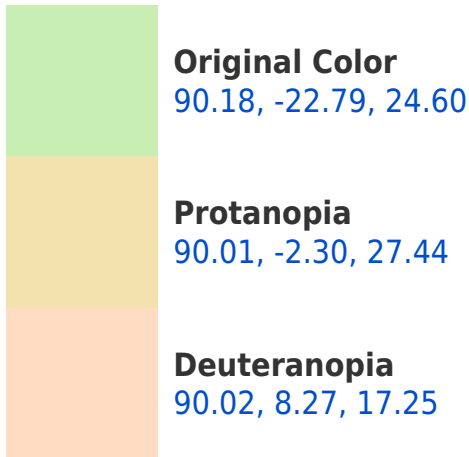

## **Background**

This preview shows how black text looks on a background with the CIELab color 170.18, -22.79, 24.60.

## Dichromacy

**Tritanopia**  
90.14, -2.39, -10.76

# Trichromacy

**Original Color**  
90.18, -22.79, 24.60

**Protanomaly**  
89.89, -9.63, 26.05

**Deuteranomaly**  
89.99, -3.35, 19.56

**Tritanomaly**  
89.98, -10.10, 2.06