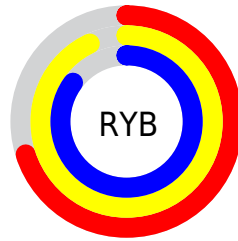

Red (70%)

Yellow (93%)

Blue (85%)