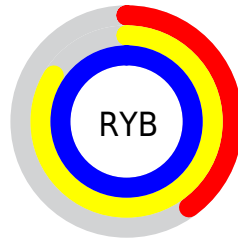

- Red (40%)
- Yellow (84%)
- Blue (100%)