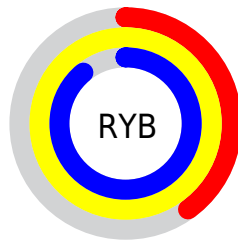

- Red (40%)
- Yellow (100%)
- Blue (89%)