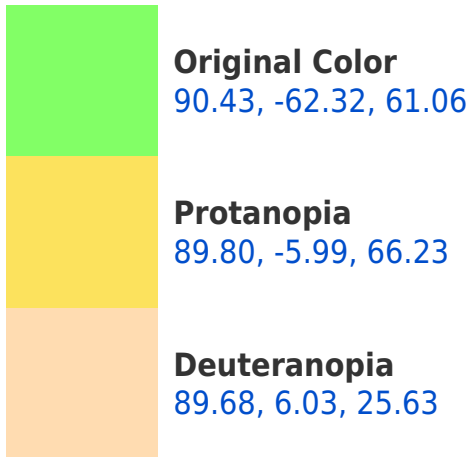

## **Background**

This preview shows how black text looks on a background with the CIELab color 170.43, -62.32, 61.06.

## Dichromacy

**Tritanopia**  
90.23, -17.41, -15.07

# Trichromacy

**Original Color**  
90.43, -62.32, 61.06

**Protanomaly**  
89.31, -28.83, 63.45

**Deuteranomaly**  
89.01, -20.81, 37.87

**Tritanomaly**  
89.76, -36.27, 13.34