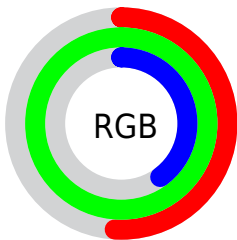

Distribution

- Red (51%)
- Green (100%)
- Blue (40%)